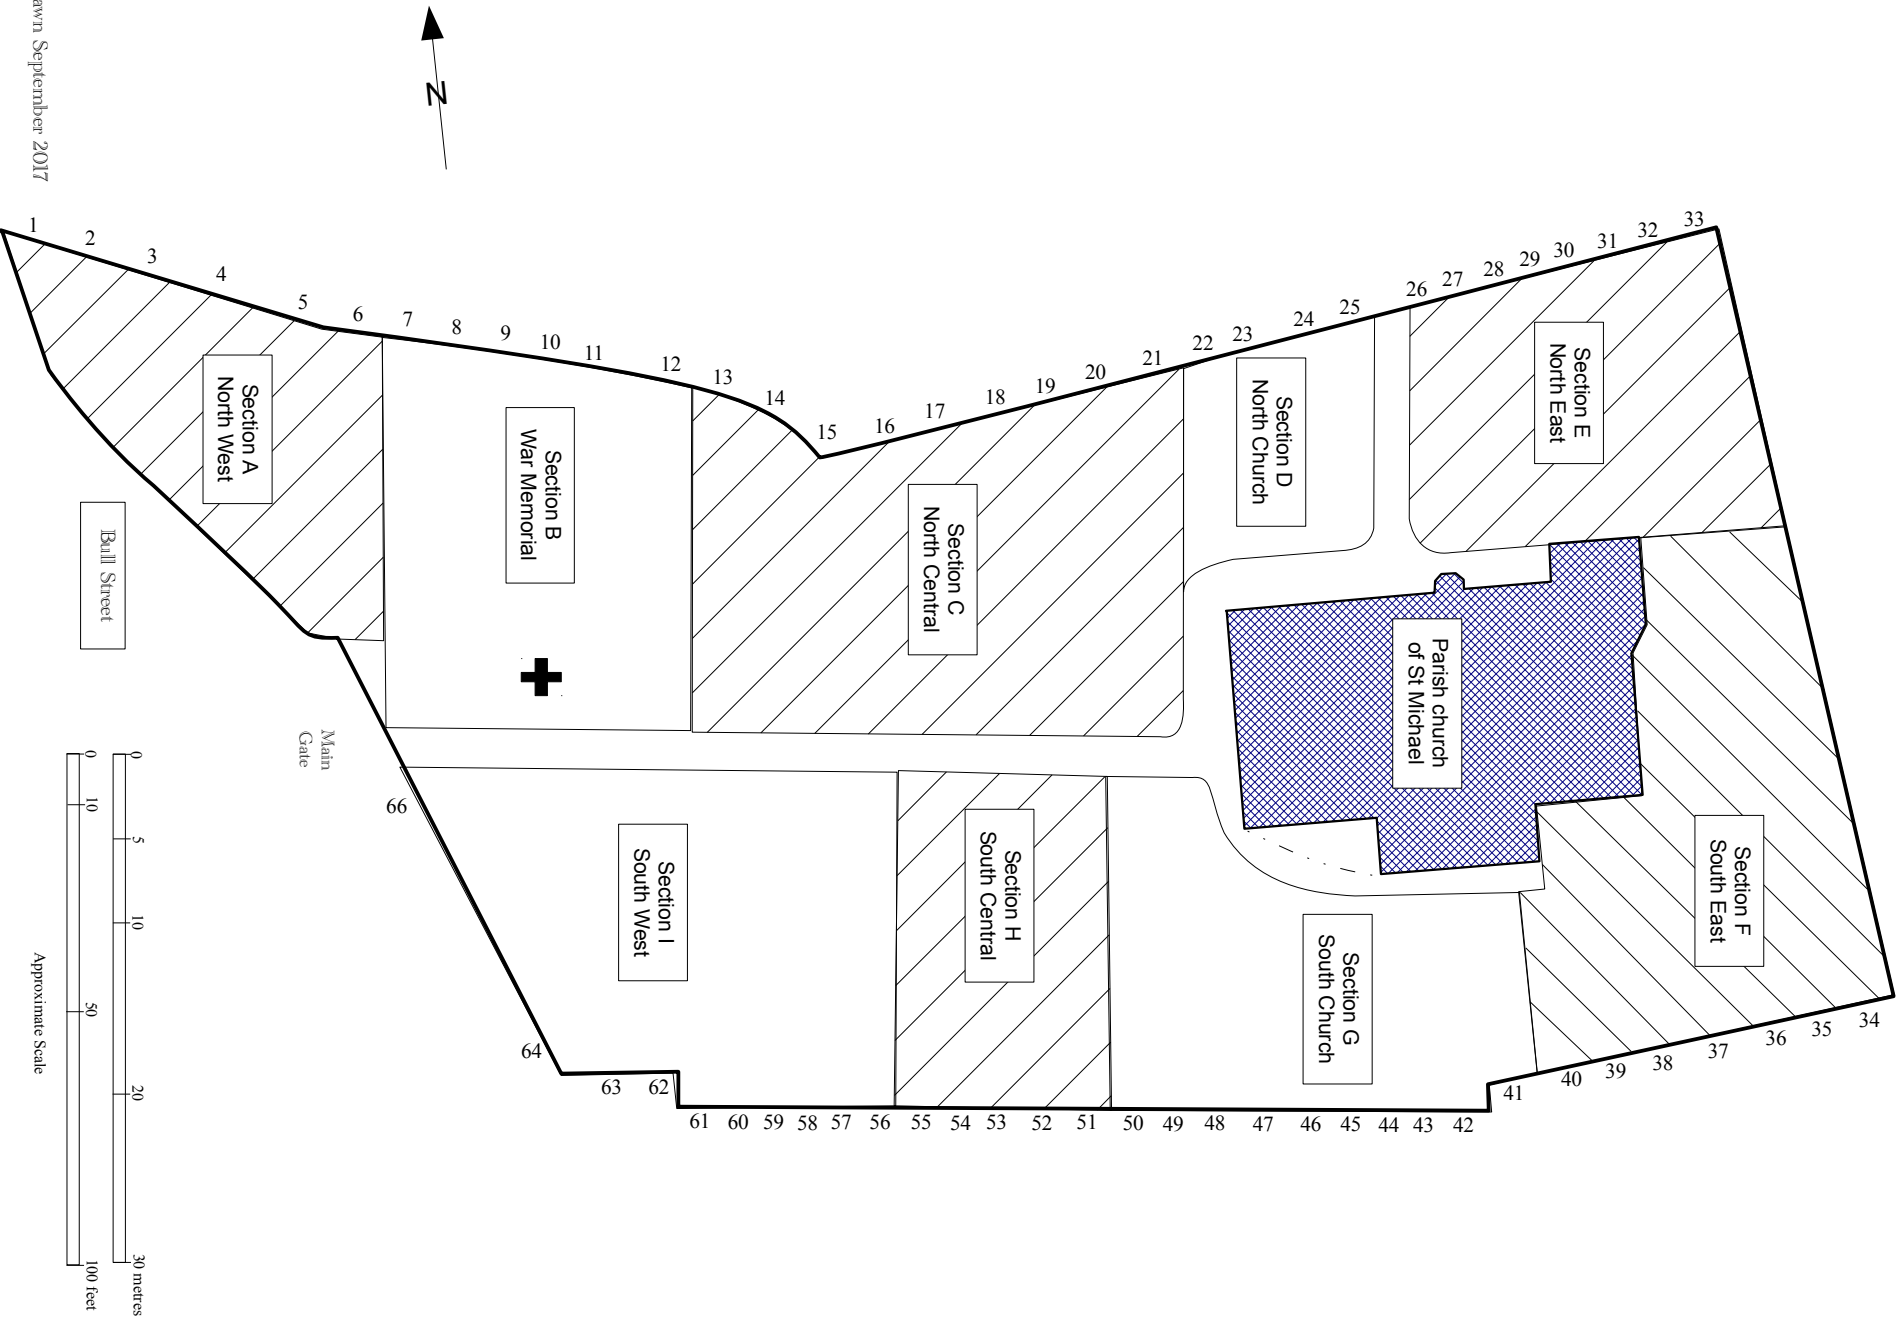

Sketch plan of Creech St Michael churchyard

Based on a 1988 Map drawn by James F Cole.

Redrawn September 2017

Approximate Scale